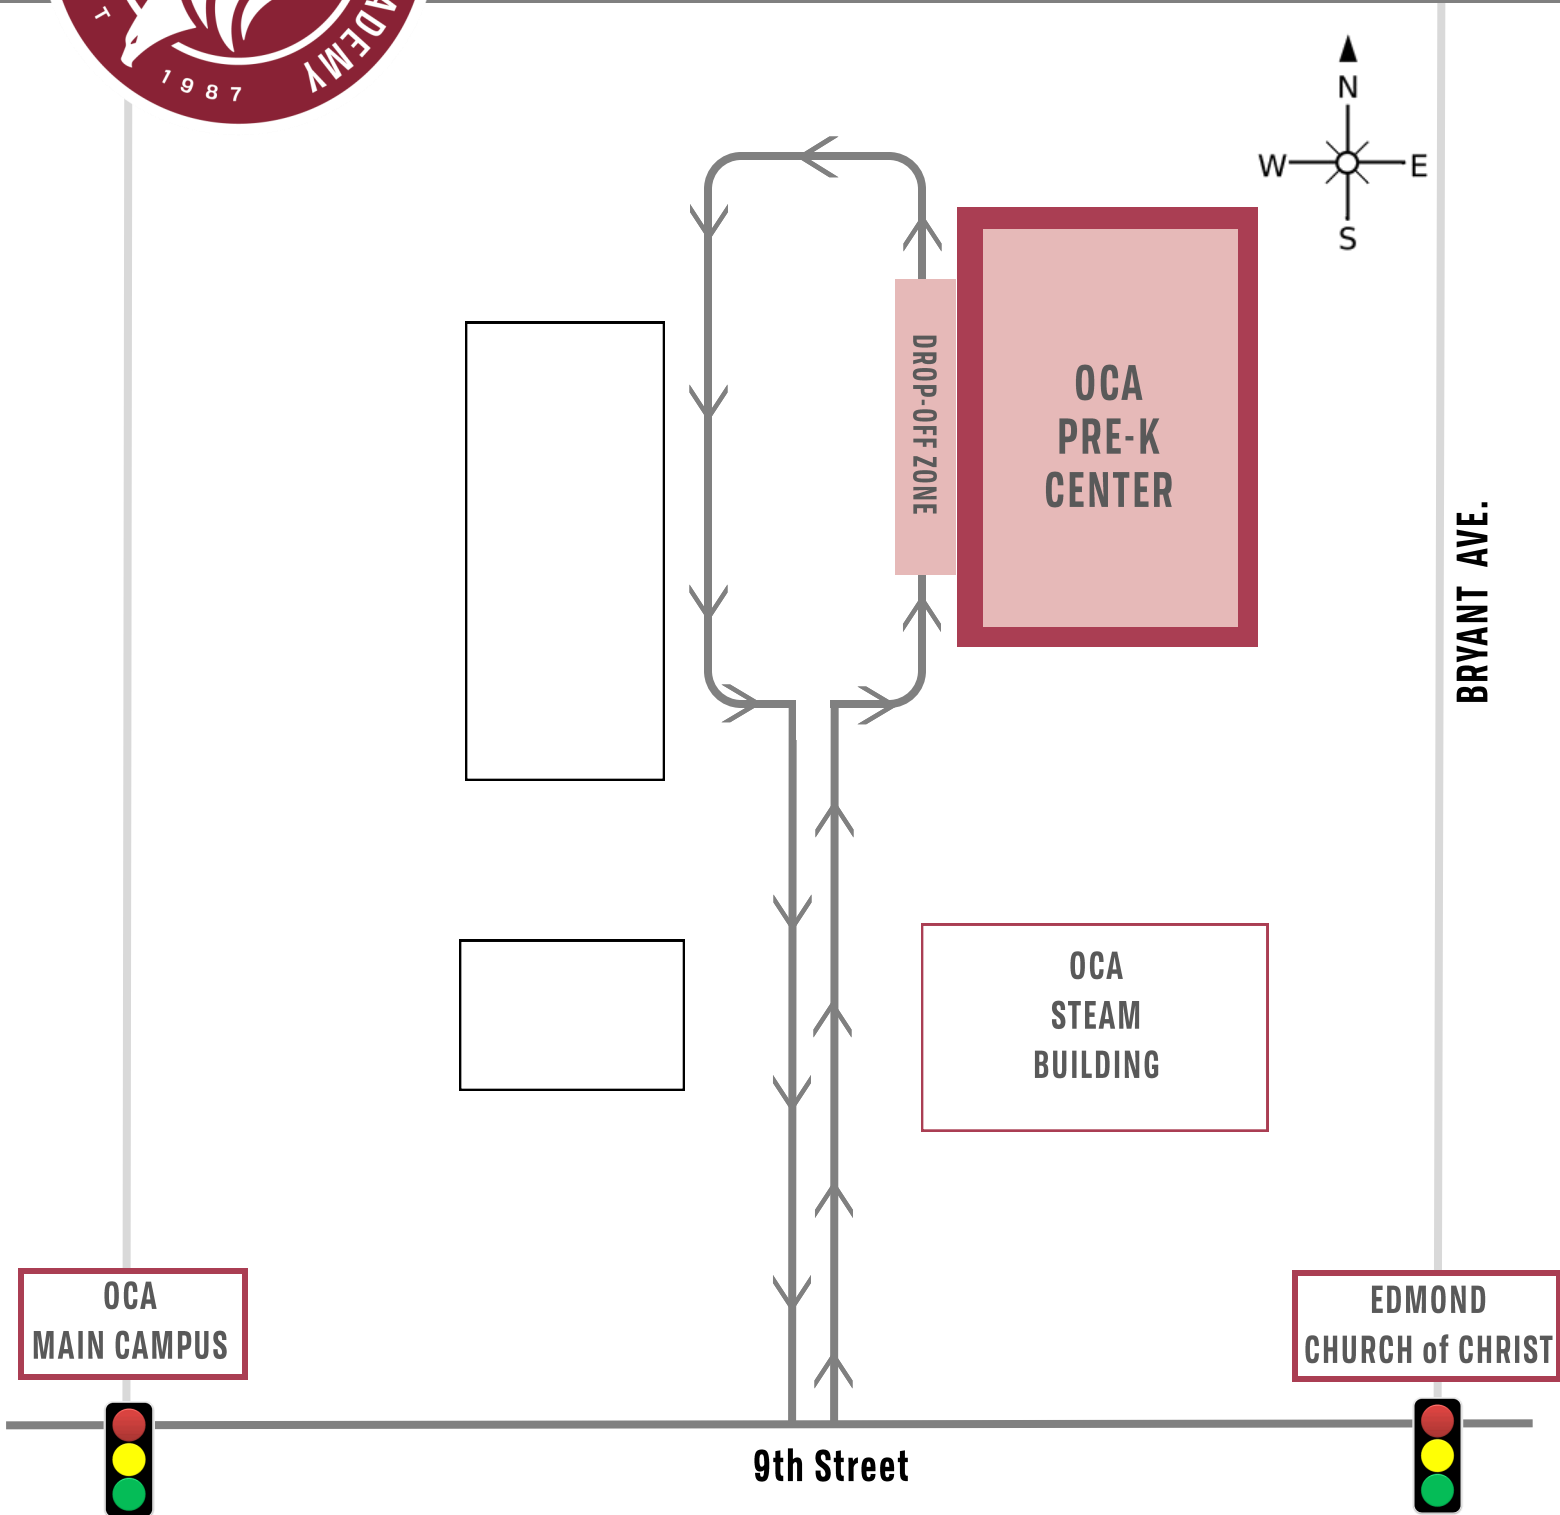

# PRE-K CENTER CARLINE MAP

# KINDERGARTEN & 1ST GRADE CARLINE MAP

BACK PARKING LOT

PINE OAK DR.

ELEMENTARY BUILDING

SECONDARY BUILDING

KINDERGARTEN  
&  
1ST GRADE

9th Street

# 2ND-6TH GRADE CARLINE MAP

BACK PARKING LOT

**ELEMENTARY  
BUILDING  
(2ND-6TH GRADE)**

KINDERGARTEN

1ST GRADE

# 7TH & 8TH GRADE CARLINE MAP

BACK PARKING LOT

7TH-8TH GRADES  
DROP OFF  
HERE AND  
ENTER  
THROUGH  
GATE TO  
CLASSROOMS

PINE OAK DR.

ELEMENTARY  
BUILDING  
(2ND-6TH GRADE)

SECONDARY  
BUILDING  
(9TH-12TH GRADE)